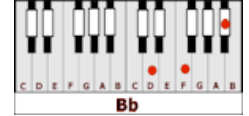

## GUITAR / KEYBOARD CHORDS:

**C = x32010**

**B = xx4442**

**F = xx3211**

**Eb = xx8886**

**Bb = x13331**

**INTRO:** C B F C (guitar only)  
 C B F C  
 C B F C (GUITAR LEAD BREAK #1)  
 C B F C (GUITAR LEAD BREAK #1)