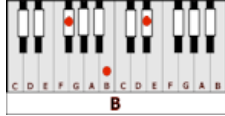

## GUITAR / KEYBOARD CHORDS:

**C = x32010**

**B = xx4442**

**F = xx3211**

**Eb = xx8886**

**Bb = x13331**

**INTRO:** C B F C (guitar only)  
 C B F C  
 C B F C (GUITAR LEAD BREAK #1)  
 C B F C (GUITAR LEAD BREAK #1)